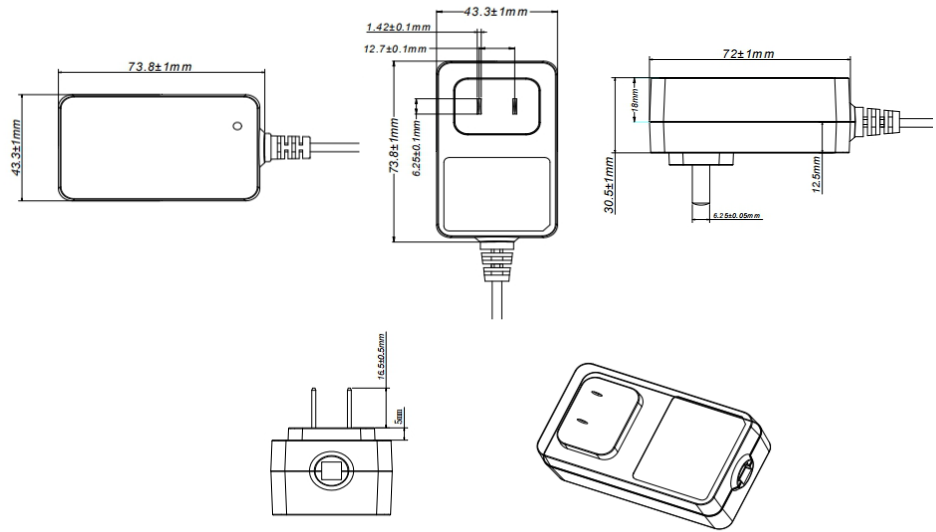

MULTI SOCKET CHARGER HEAVY LIFTING MADE EASY

Specifications:

Type	AC/DC Converter
Input Voltage, VAC	100 110 240
Input Frequency, Hz	47 50/60 63
Input Current, A	0.5 A max (@200-240 VAC)
Output Voltage, VDC	16.8V rated, 8-12V under load
Output Current, A	200-400 mA under load, 1.4 A max
Rated Power	23.52 W
L x W x H	3.8 x 1.8 x 1.2" (95 x 46 x 30 mm)
Wall Socket Connectors	US / EU / UK multi socket head (fits all power grids)
Operating Temperature	32 – 105 F (0 – 40 C)
Storage Temperature	-4 – 185 F (-20 – 85 C)
Working Conditions	Indoor use only. Not waterproof (IP0)